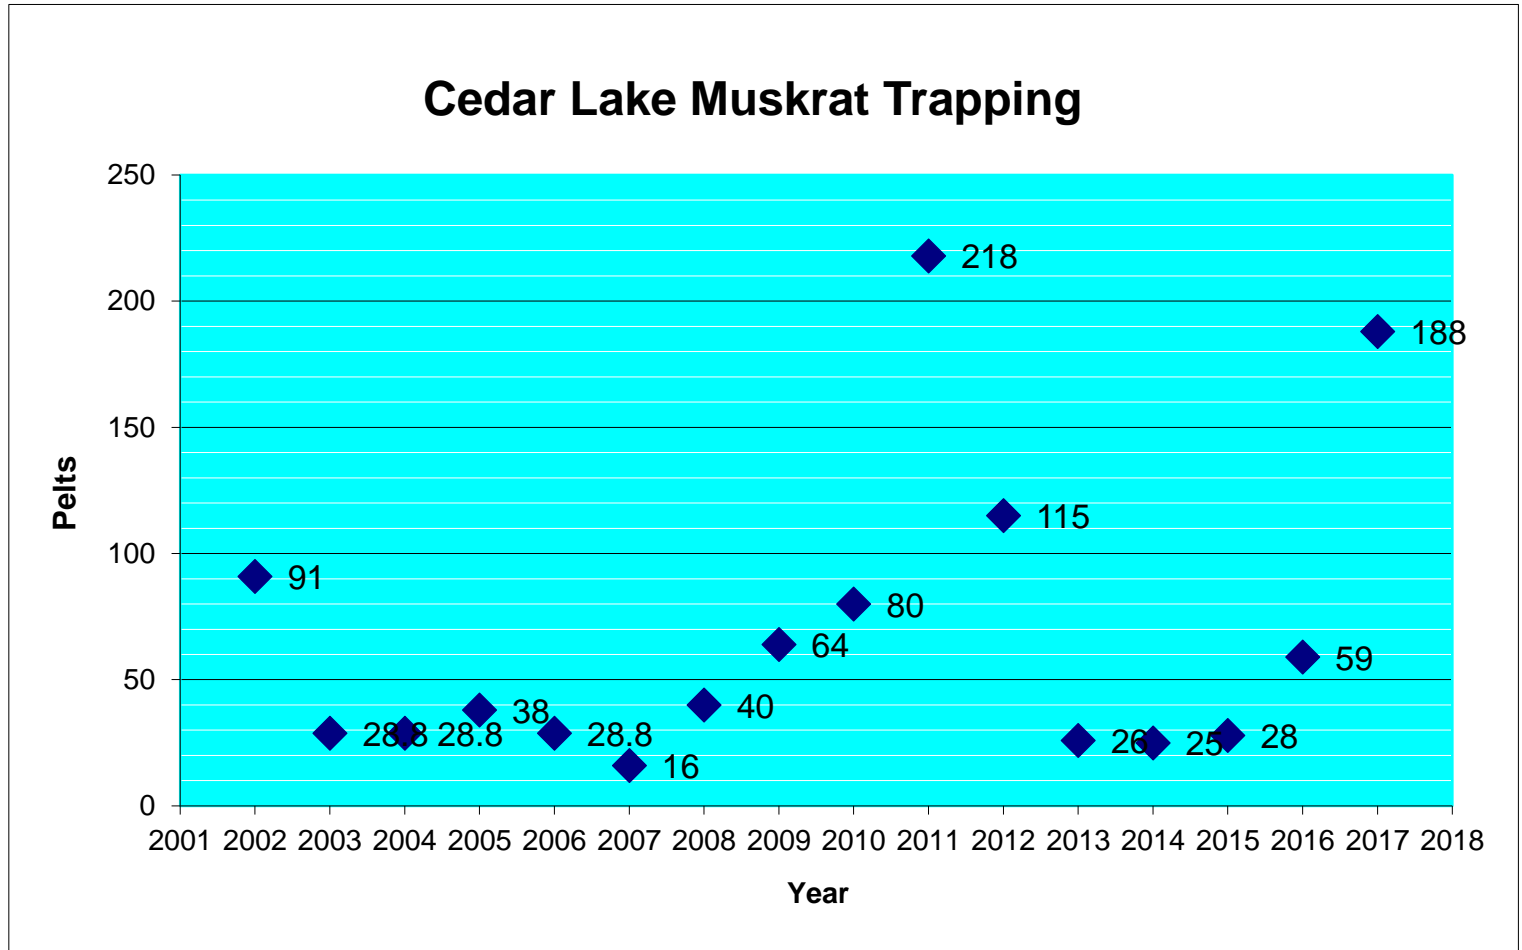

MUSKRAT TRAPPING CEDAR LAKE

<u>YEAR</u>	<u>NUMBER</u>
2002	91
2003	
2004	
2005	38
2006	
2007	16
2008	
2009	64
2010	80
2011	218
2012	115
2013	26
2014	25
2015	28
2016	59
2017	188

MUSKRAT TRAPPING CEDAR LAKE

YEAR	NUMBER
2002	91
2003	28.8
2004	28.8
2005	38
2006	28.8
2007	16
2008	40
2009	64
2010	80
2011	218
2012	115
2013	26
2014	25
2015	28
2016	59
2017	188

Note: 28.8 was an average used for those years where no records were noted but payments indicated that less than 50 were trapped