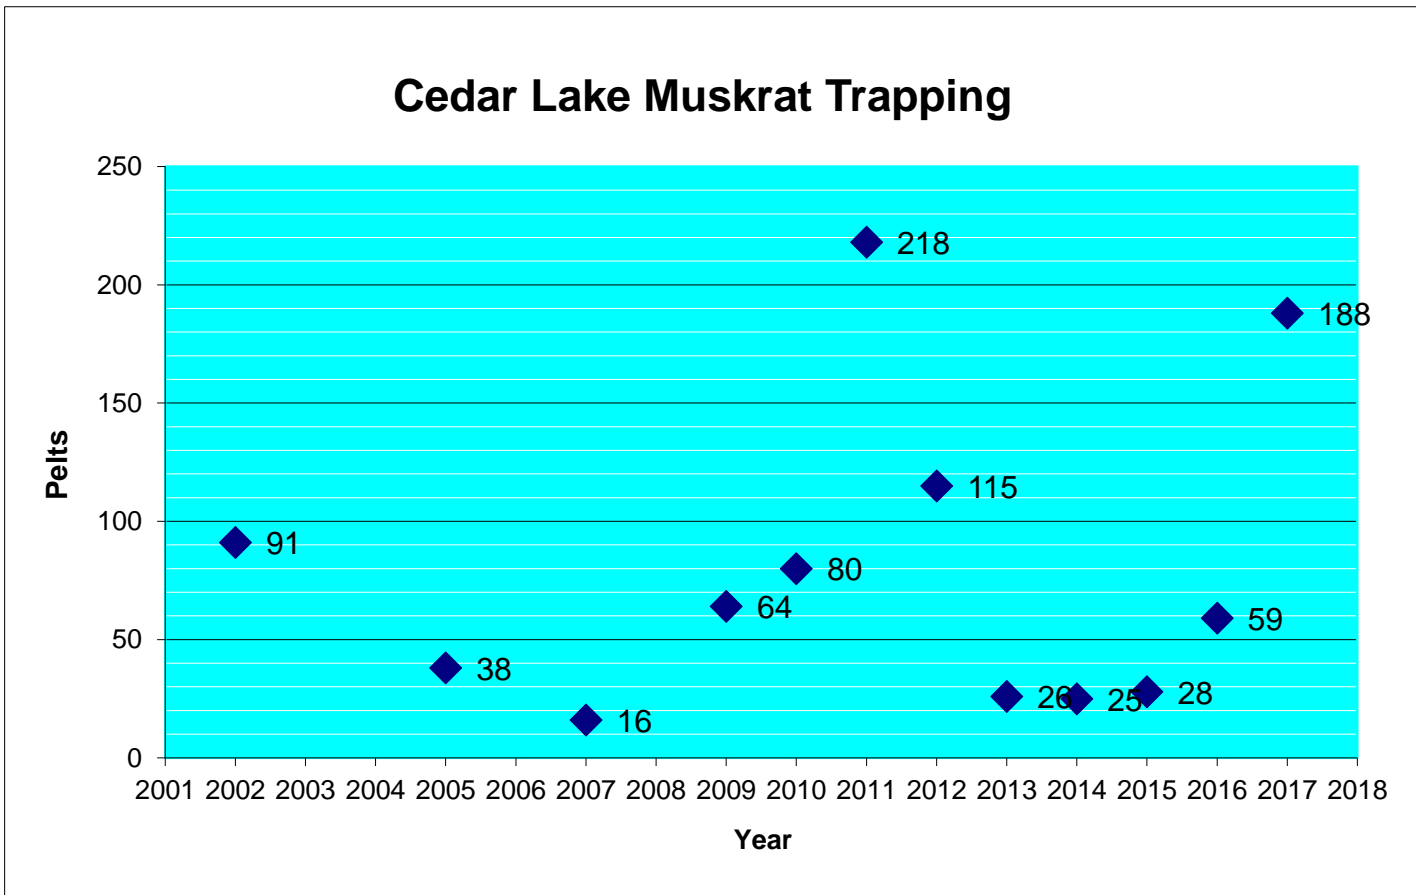

MUSKRAT TRAPPING CEDAR LAKE

<u>YEAR</u>	<u>NUMBER</u>
2002	91
2003	
2004	
2005	38
2006	
2007	16
2008	
2009	64
2010	80
2011	218
2012	115
2013	26
2014	25
2015	28
2016	59
2017	188

MUSKRAT TRAPPING CEDAR LAKE

YEAR	NUMBER
2002	91
2003	28.8
2004	28.8
2005	38
2006	28.8
2007	16
2008	40
2009	64
2010	80
2011	218
2012	115
2013	26
2014	25
2015	28
2016	59
2017	188

Note: 28.8 was an average used for those years where no records were noted but payments indicated that less than 50 were trapped